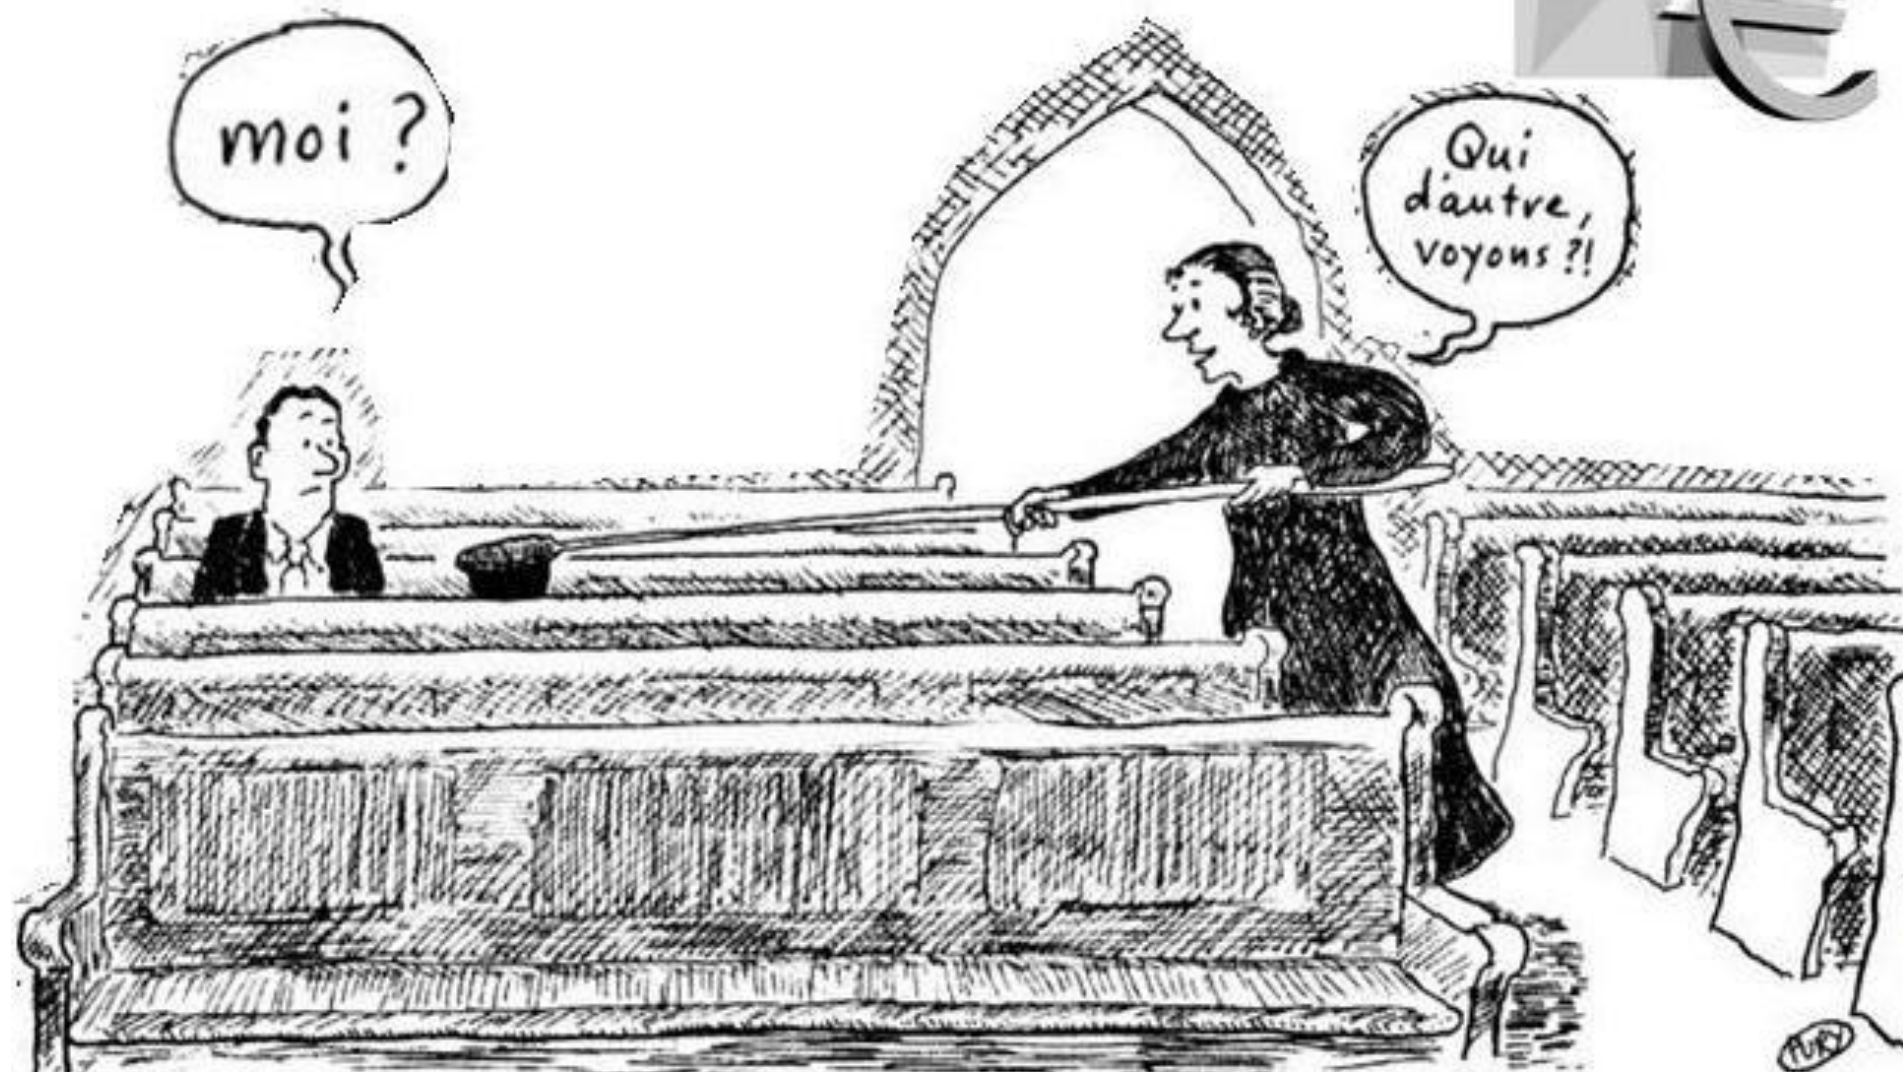

Qui est concerné ?